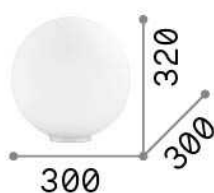

General info**Indoor - Table lamps**

Indoor table lamp with in-built switch and diffuse light emission

Ean	8021696009131
Item	MAPA BIANCO TL1 D30
Installation	Table
Guarantee	5 years
Gross weight	2.45 kg
Volume	0.05145 m ³

Technical info

Net weight	1.88 kg
Insulation class	II
Protection index	IP20
Compliance	CE
Operating temperature	0° ~ +40 °C
Dimmer	Non-dimmable
Power output	220-240 V AC Integrated switch button
Power supply	Not required